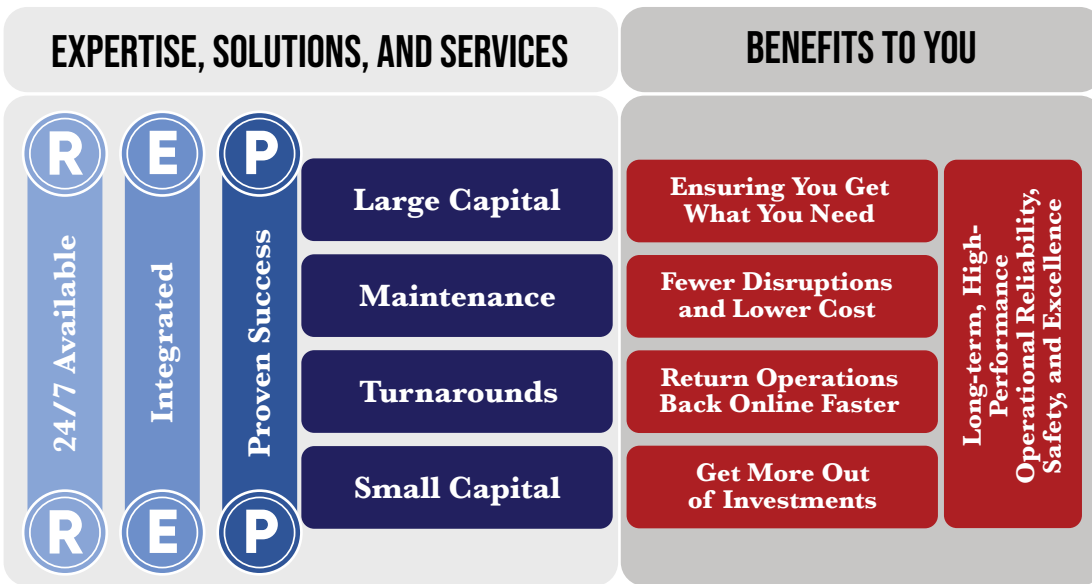

**PREDICTABLE**  
Positive Outcomes.

**Consistent project and ongoing operational performance and reliability.**

6711 N. Twin City Highway  
Port Arthur, TX 77642  
[echomaintenance.com](http://echomaintenance.com)  
+1 409-724-1512

**RESPONSIVE.  
ECONOMICAL.  
PREDICTABLE.**

**In a world of unpredictability, increasing cost, and delay, Echo stands out from the rest.**

Over four decades of project, maintenance, and operational experience we have learned how to meet our customer's needs for high-response rates, economical proposals and projects, and how to be a predictable partner every step of the way. Echo's customers agree that we're the best contributor to responsive, economical, and predictable success.

**THE STARTING POINT FOR CONSISTENT SUCCESS.**

**FOR THESE INDUSTRIES.**

**INTEGRATED ACROSS EVERYTHING WE DO.**

- R RESPONSIVE**  
 Family-owned, nimble, flexible, multi-service offerings, industry diverse, adaptable to change, resource availability, quick response times, extensive equipment ownership.
- E ECONOMICAL**  
 Cost-advantaged structures, consolidated services, high-production/productivity processes, systems to reduce cost, tight plan-schedule-execution, vertical/horizontal integration, no debt, capital access, price competitive.
- P PREDICTABLE**  
 50+ years of proven performance, low employee turnover, minimum short-service workers, financial stability, dedicated/committed/trained/experienced resources, high-safety and high-quality culture, trustworthy, high-integrity.