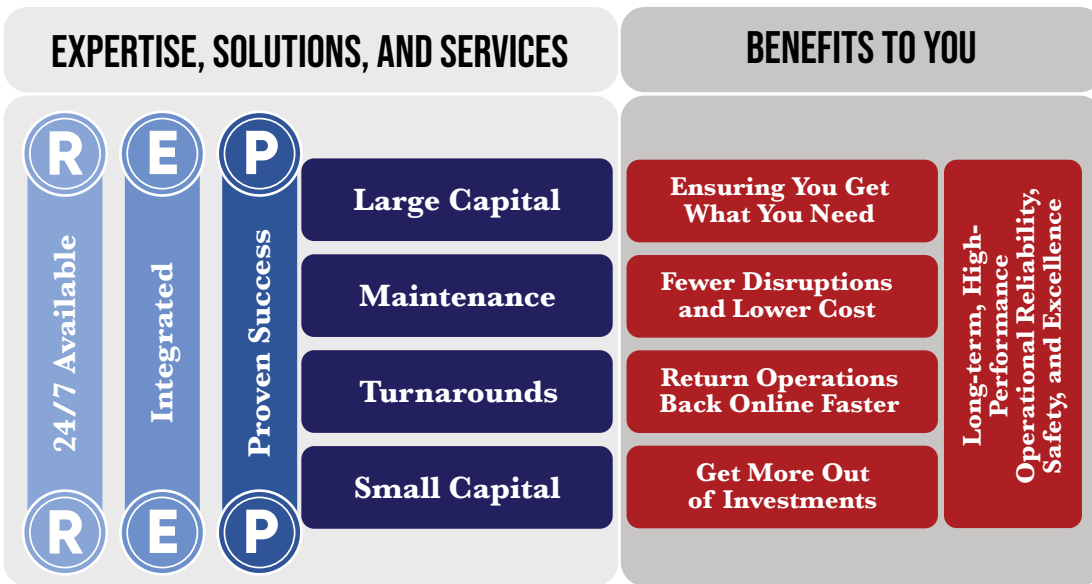

**RESPONSIVE.  
ECONOMICAL.  
PREDICTABLE.**

**In a world of unpredictability, increasing cost, and delay, Echo stands out from the rest.**

Over four decades of project, maintenance, and operational experience we have learned how to meet our customer's needs for high-response rates, economical proposals and projects, and how to be a predictable partner every step of the way. Echo's customers agree that we're the best contributor to responsive, economical, and predictable success.

**THE STARTING POINT FOR CONSISTENT SUCCESS.**

**FOR THESE INDUSTRIES.**

**INTEGRATED ACROSS EVERYTHING WE DO.**

**R**  
**RESPONSIVE**  
Family-owned, nimble, flexible, multi-service offerings, industry diverse, adaptable to change, resource availability, quick response times, extensive equipment ownership.

**E**  
**ECONOMICAL**  
Cost-advantaged structures, consolidated services, high-production/productivity processes, systems to reduce cost, tight plan-schedule-execution, vertical/horizontal integration, no debt, capital access, price competitive.

**P**  
**PREDICTABLE**  
50+ years of proven performance, low employee turnover, minimum short-service workers, financial stability, dedicated/committed/trained/experienced resources, high-safety and high-quality culture, trustworthy, high-integrity.